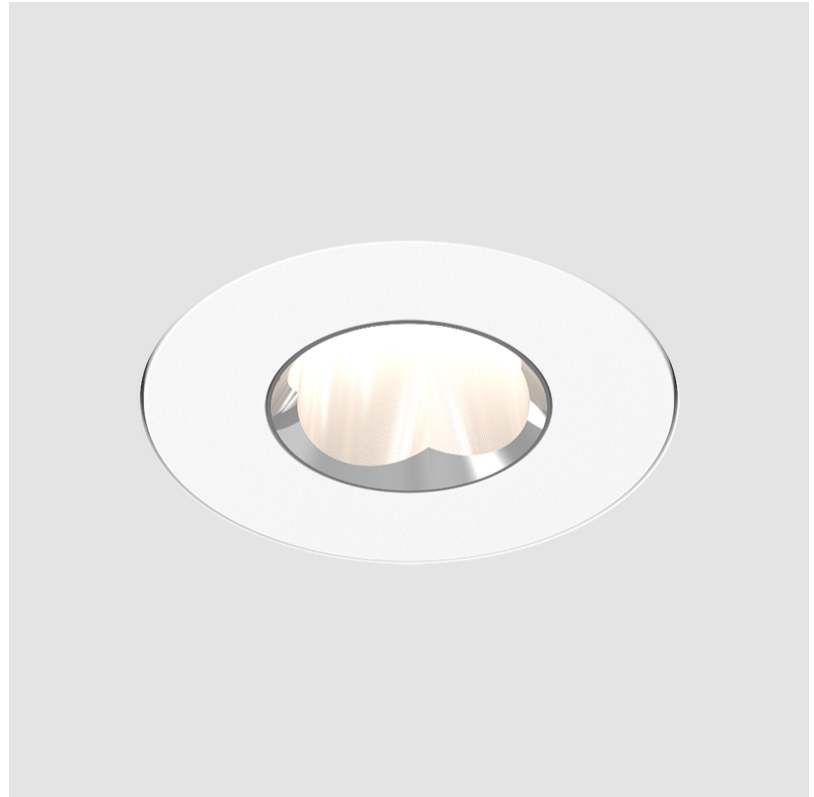

GENERAL

Series: Oiko Pro
Subseries: Oiko Pro Round
Brand: Prolicht
Division: Architectural
Mounting Type: Trimless
Mounting Location: Ceiling
Subcategory: Downlight

PHYSICAL

Shape: Round
Diameter (mm): 75
Diameter (in): 2 ¹⁵/₁₆
Height (mm): 65
Height (in): 2 ⁹/₁₆
Ceiling Thickness (mm): 10 / 12.5 / 15 / 25
Ceiling Thickness (in): 3/8 or 1/2 or 9/16 or 1
Min. Recessing Depth (mm): 70
Min. Recessing Depth (in): 2 ³/₄
Light Distribution: Direct
Diffuser: Lens Pack - Spread Lens / Linear Spread Lens / Honeycomb Louver
Fixture Finish: SSR / BKV / CWI / CRY / HAB / UFT / ITA / RUA / FTG / MYG / LOD / PUS / FRO / FUP / KIA / POP / BLS / SPG / MEY / GOH / GUM / CHC / COM / ABZ / JAG / OBR / MOS / ROR
Fixture Material: Aluminum Die Cast
Cut-out Measurements: 86mm / 2 11/16" Diameter

ELECTRICAL

Lamp Type: LED (Zhaga Standard)
Input Wattage (W): 14
Total Output Wattage (W): 12.7
Dimming: Dali Dimming
Driver Included: No
Driver Location: Recessed Housing
Driver Type: Constant Current - Universal (120Vac only for DALI driver)
Driver Class: Class 2
Input Voltage (V): 120 - 277
Constant Current (MA): 700

LED

Color Temperature (°K): 2700-6500 Tunable White
Max. Delivered Lumen (lm): 1129
Nominal Lumen (lm): 1460
CRI: >90 CRI
Lamp Life (hrs): 50000
Special LEDs offerings: Tunable White

OPTICAL

Reflector°: 36
Adjustability: Fixed

RATINGS AND CERTIFICATIONS

Certified By: Certified for North American Standards
IP rating: IP20