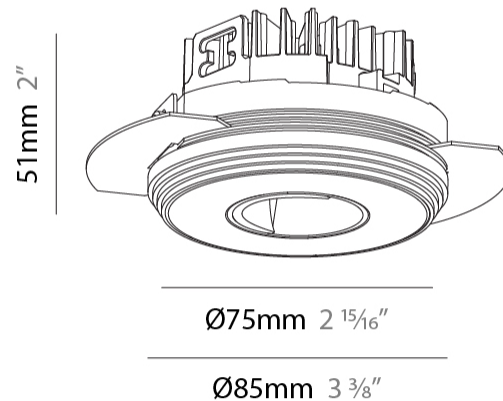

GENERAL

Series: Oiko Pro
Subseries: Oiko Pro Round
Brand: Prolicht
Division: Architectural
Mounting Type: Trimless
Mounting Location: Ceiling
Subcategory: Wallwash

PHYSICAL

Shape: Round
Diameter (mm): 75
Diameter (in): 2 ¹⁵/₁₆
Height (mm): 51
Height (in): 2
Ceiling Thickness (mm): 1 - 25
Ceiling Thickness (in): 1/16 - 1 3/16
Min. Recessing Depth (mm): 55
Min. Recessing Depth (in): 2 ³/₁₆
Light Distribution: Direct
Fixture Finish: SSR / BKV / CWI / CRY / HAB / UFT / ITA / RUA / FTG / MYG / LOD / PUS / FRO / FUP / KIA / POP / BLS / SPG / MEY / GOH / GUM / CHC / COM / ABZ / JAG / OBR / MOS / ROR
Fixture Material: Aluminum Die Cast
Cut-out Measurements: 86mm / 3 3/8" Diameter

ELECTRICAL

Lamp Type: LED (Zhaga Standard)
Input Wattage (W): 14
Total Output Wattage (W): 12.7
Dimming: Dali Dimming
Driver Included: No
Driver Location: Recessed Housing
Driver Type: Constant Current - Universal (120Vac only for DALI driver)
Driver Class: Class 2
Input Voltage (V): 120 - 277
Constant Current (MA): 700

LED

Color Temperature (°K): 2700-6500 Tunable White
Max. Delivered Lumen (lm): 1040 - 1216
Nominal Lumen (lm): 1242 - 1460
CRI: >93 CRI
Lamp Life (hrs): 50000
Special LEDs offerings: Tunable White

OPTICAL

Adjustability: Fixed

RATINGS AND CERTIFICATIONS

Certified By: Certified for North American Standards
IP rating: IP20