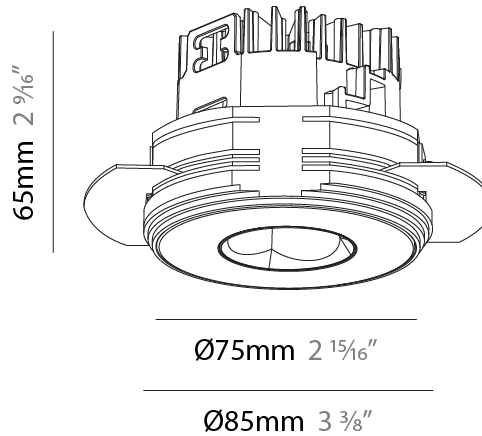

GENERAL

Series: Oiko Pro
Subseries: Oiko Pro Round
Brand: Prolicht
Division: Architectural
Mounting Type: Trimless
Mounting Location: Ceiling
Subcategory: Downlight

PHYSICAL

Shape: Round
Diameter (mm): 75
Diameter (in): 2 ¹⁵/₁₆
Height (mm): 65
Height (in): 2 ⁹/₁₆
Ceiling Thickness (mm): 10 / 12.5 / 15 / 25
Ceiling Thickness (in): 3/8 or 1/2 or 9/16 or 1
Min. Recessing Depth (mm): 70
Min. Recessing Depth (in): 2 ³/₄
Light Distribution: Direct
Diffuser: Lens Pack - Spread Lens / Linear Spread Lens / Honeycomb Louver
Fixture Finish: SSR / BKV / CWI / CRY / HAB / UFT / ITA / RUA / FTG / MYG / LOD / PUS / FRO / FUP / KIA / POP / BLS / SPG / MEY / GOH / GUM / CHC / COM / ABZ / JAG / OBR / MOS / ROR
Fixture Material: Aluminum Die Cast
Cut-out Measurements: 86mm / 2 11/16" Diameter

ELECTRICAL

Lamp Type: LED (Zhaga Standard)
Input Wattage (W): 14
Total Output Wattage (W): 12.7
Dimming: Dali Dimming
Driver Included: No
Driver Location: Recessed Housing
Driver Type: Constant Current - Universal (120Vac only for DALI driver)
Driver Class: Class 2
Input Voltage (V): 120 - 277
Constant Current (MA): 700

LED

Color Temperature (°K): 2700-6500 Tunable White
Max. Delivered Lumen (lm): 1129
Nominal Lumen (lm): 1460
CRI: >90 CRI
Lamp Life (hrs): 50000
Special LEDs offerings: Tunable White

OPTICAL

Reflector°: 36
Adjustability: Fixed

RATINGS AND CERTIFICATIONS

Certified By: Certified for North American Standards
IP rating: IP20